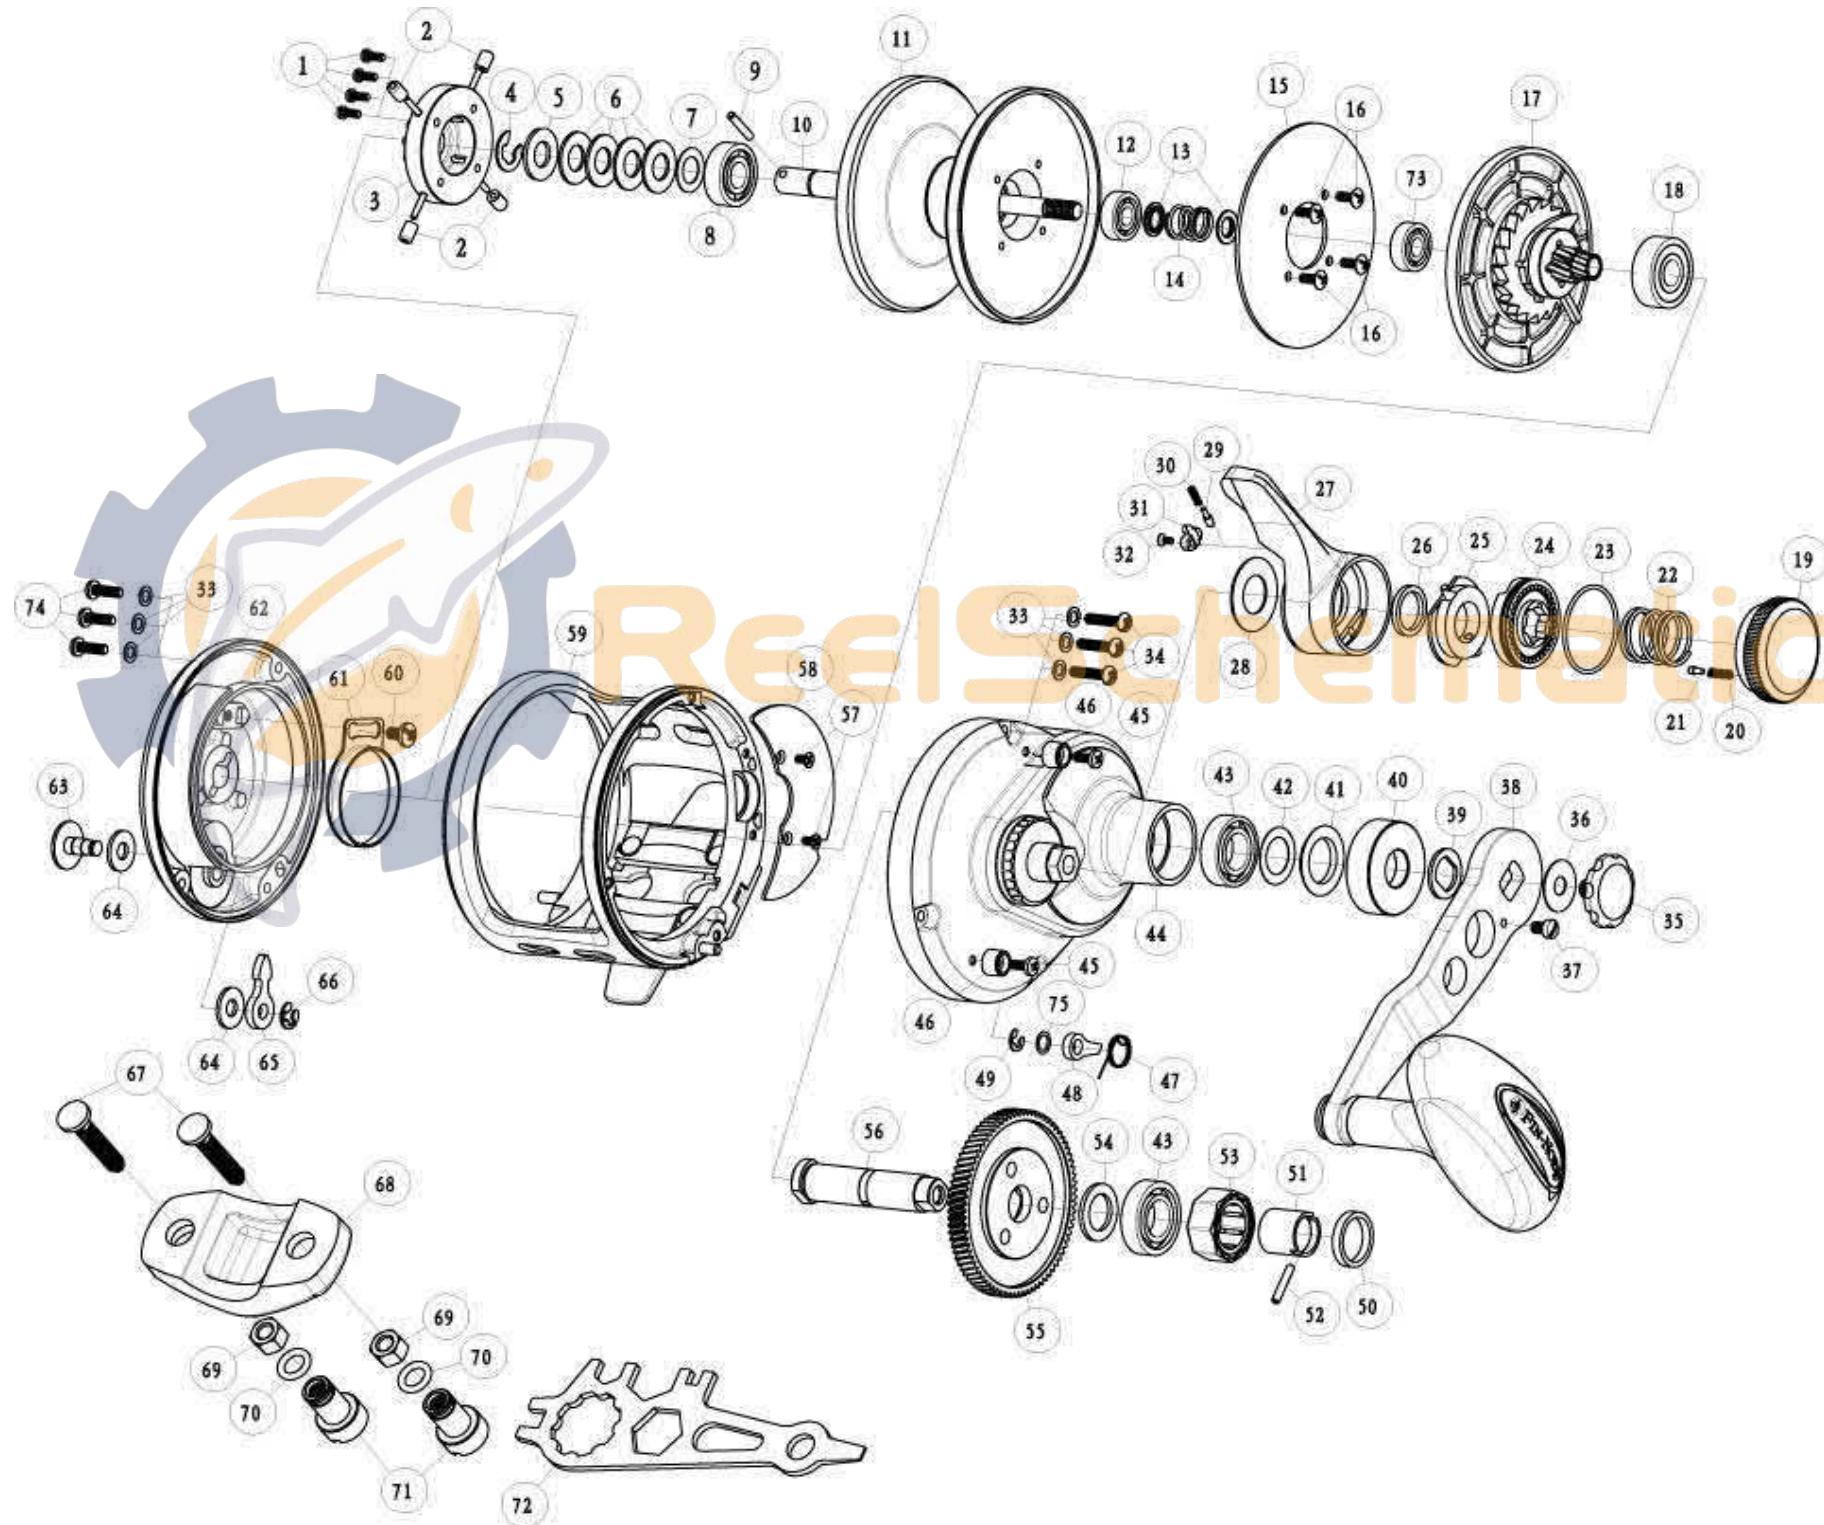

FIN-NOR®

LEGENDARY TACKLE SINCE 1933

Lethal LTL20

FIN-NOR®

LEGENDARY TACKLE SINCE 1933

Lethal LTL20

Fin-Nor Lethal LTL20 Trolling Reel Part List

Key No.	Description	Qty.	LTL20	Key No.	Description	Qty.	LTL20
1	Screw	4	LF057-01	39	Spacer	1	JM160-01
2	Brake Shoe	4	RF044-01	40	Handle Washer	1	JM054-01
3	Bait Click Ratchet Assembly	1	JM329-01	41	Rubber Seal	1	CM172-01
4	E-Clip	1	DF092-01	42	Adjustment Washer	1	DF035-03
5	Spacer	1	DF081-02	43	Ball Bearing	2	CF017-02
6	Drag Spring	4	JF046-01	44	Gear Side Cover Assembly	1	KM324-02
7	Washer	1	CF121-01	45	Screw	2	NF125-01
8	Ball Bearing	1	KF017-02	46	Locating Collar	2	JM118-01
9	Spool Shaft Pin	1	JM093-01	47	Spring	1	JM096-01
10	Spool Shaft	1	KM015-01	48	Anti Reverse Pawl	1	DF063-02
11	Spool	1	KM021-01	49	E-Clip	1	NX092-01
12	Ball Bearing	1	CF117-01	50	Ring	1	KM017-01
13	Collar	2	BF094-01	51	Sleeve	1	MM159-01
14	Spring	1	CF040-01	52	Pin	1	JM093-01
15	Drag Disc	1	JM059-01	53	One Way Clutch	1	RF131-02
16	Screw	4	QW053-07	54	Washer	1	GM035-01
17	Drag Plate Assembly	1	JM348-01	55	Drive Gear	1	MM012-01
18	Ball Bearing	1	VF017-02	56	Crank Shaft	1	MM008-01
19	Pre Set Knob	1	JM029-01	57	Screw	2	CF107-01
20	Spring	1	JM114-01	58	Gear Cover	1	JM143-01
21	Click Pawl	1	JM098-01	59	Frame Assembly	1	KM301-01
22	Click Spring	1	JM040-01	60	Screw	1	RF053-01
23	Rubber Ring	1	JM105-01	61	Click Spring	1	RF022-02
24	Drag Cam A	1	JM028-01	62	Palm Side Cover Assembly	1	JM323-01
25	Drag Cam B Assembly	1	JM353-01	63	Bait Click Lever	1	RF109-01
26	Bushing	1	DF017-01	64	Washer	2	RF081-01
27	Drag Lever	1	JM055-01	65	Bait Click Pawl	1	JM109-01
28	Drag Lever Washer	1	BM038-01	66	Retainer	1	RF020-01
29	Click Pawl	1	CM098-01	67	Screw	2	RF125-01
30	Click Spring	1	KM114-01	68	Rod Clamp	1	RF154-01
31	Cover	1	CM161-01	69	Nut	2	JF003-01
32	Screw	1	DW107-01	70	O-Ring	2	RF105-01
33	Washer	6	GM035-02	71	Nut	2	RF161-01
34	Screw	3	RF057-01	72	Wrench Driver	1	CM113-01
35	Handle Nut	1	CF003-02	73	Ball Bearing	1	CF117-02
36	Washer	1	KM035-01	74	Screw	3	RF057-02
37	Handle Nut Screw	1	CF065-01	75	Adjustment Washer	1	PM035-01
38	Handle Arm Assembly	1	MM318-02				